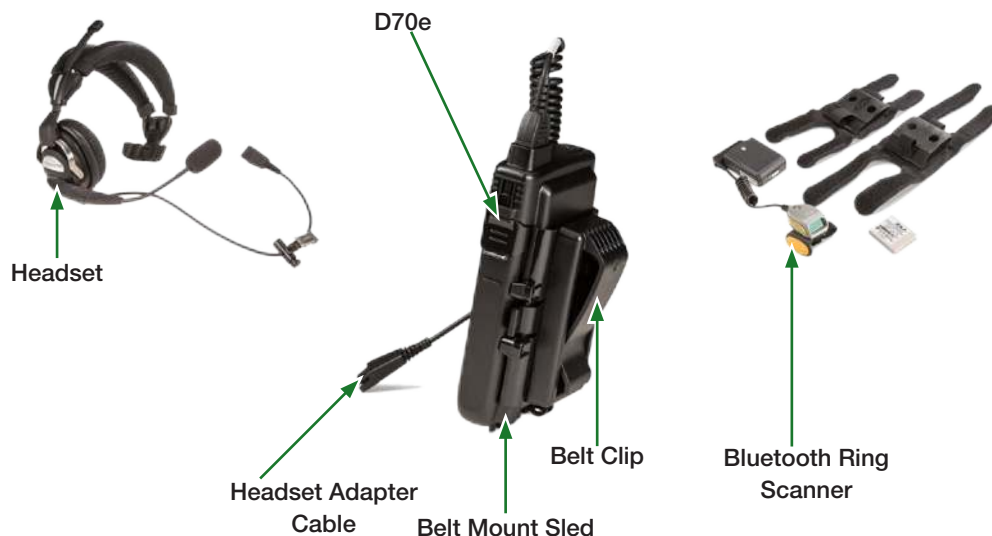

Belt Mount Total Wearable Solution Ordering Guide					
System Component		Options	Product Name	Sku	Note
Step 1	Choose Dolphin 70e Black Wireless Mobile	Standard Battery	Dolphin 70e Black Wireless Mobile	70e-L00-C111SEW	Includes one battery
		Extended Battery	Dolphin 70e Black Wireless Mobile	70e-L00-C111XEW	Includes one battery
Step 2	Order Belt Mount Sled		Belt Mount Sled	HWC-BELT MOUNTSLED	Recommend one per D70e
Step 3	Order Belt Clip		Belt Clip	HWC-BELT CLIP	Recommend one per sled or one per user
Step 4	Order Charger	USA	Quad Charger - US	COMMON-QC-1	Recommend one per four batteries
		Europe	Quad Charger - EU	COMMON-QC-2	Recommend one per four batteries
Step 5 (Optional)	Order an Extra Battery to Cover Multiple Shifts	Standard Battery	Standard Battery Pack for Dolphin 70e	BAT-STANDARD-02	
		Extended Battery	Extended Battery Pack for Dolphin 70e	BAT-EXTENDED-02	
Step 6	Order Headset and Accessories if Voice Applications are Supported	Choose a Headset	Single Ear Lightweight Headset	LWH330	
			Single Ear Rugged Headset	RH750	
			Single Ear Lightweight Headset	RH760	
			Dual Ear Rugged Headset	RH770	
		Order Headset Cable	Headset Cable	HWC-HEADSET CABLE	
Step 7 (Optional)	Choose Scanners and Accessories if Scanning is Required	Bluetooth	Bluetooth Laser Ring Scanner	8651100RINGSCR	
			Bluetooth Imager Ring Scanner	8652100RINGSCR	
			Spare Battery for Bluetooth Ring Scanner	8650376BATTERY	
			Spare Battery for Bluetooth Ring Scanner	8650377CHARGER	
		Charger	8 Bay Charger - US version	8650377CHARGER	Recommend one per eight batteries
			8 Bay Charger - Worldwide Version	8650378CHARGER	Recommend one per eight batteries